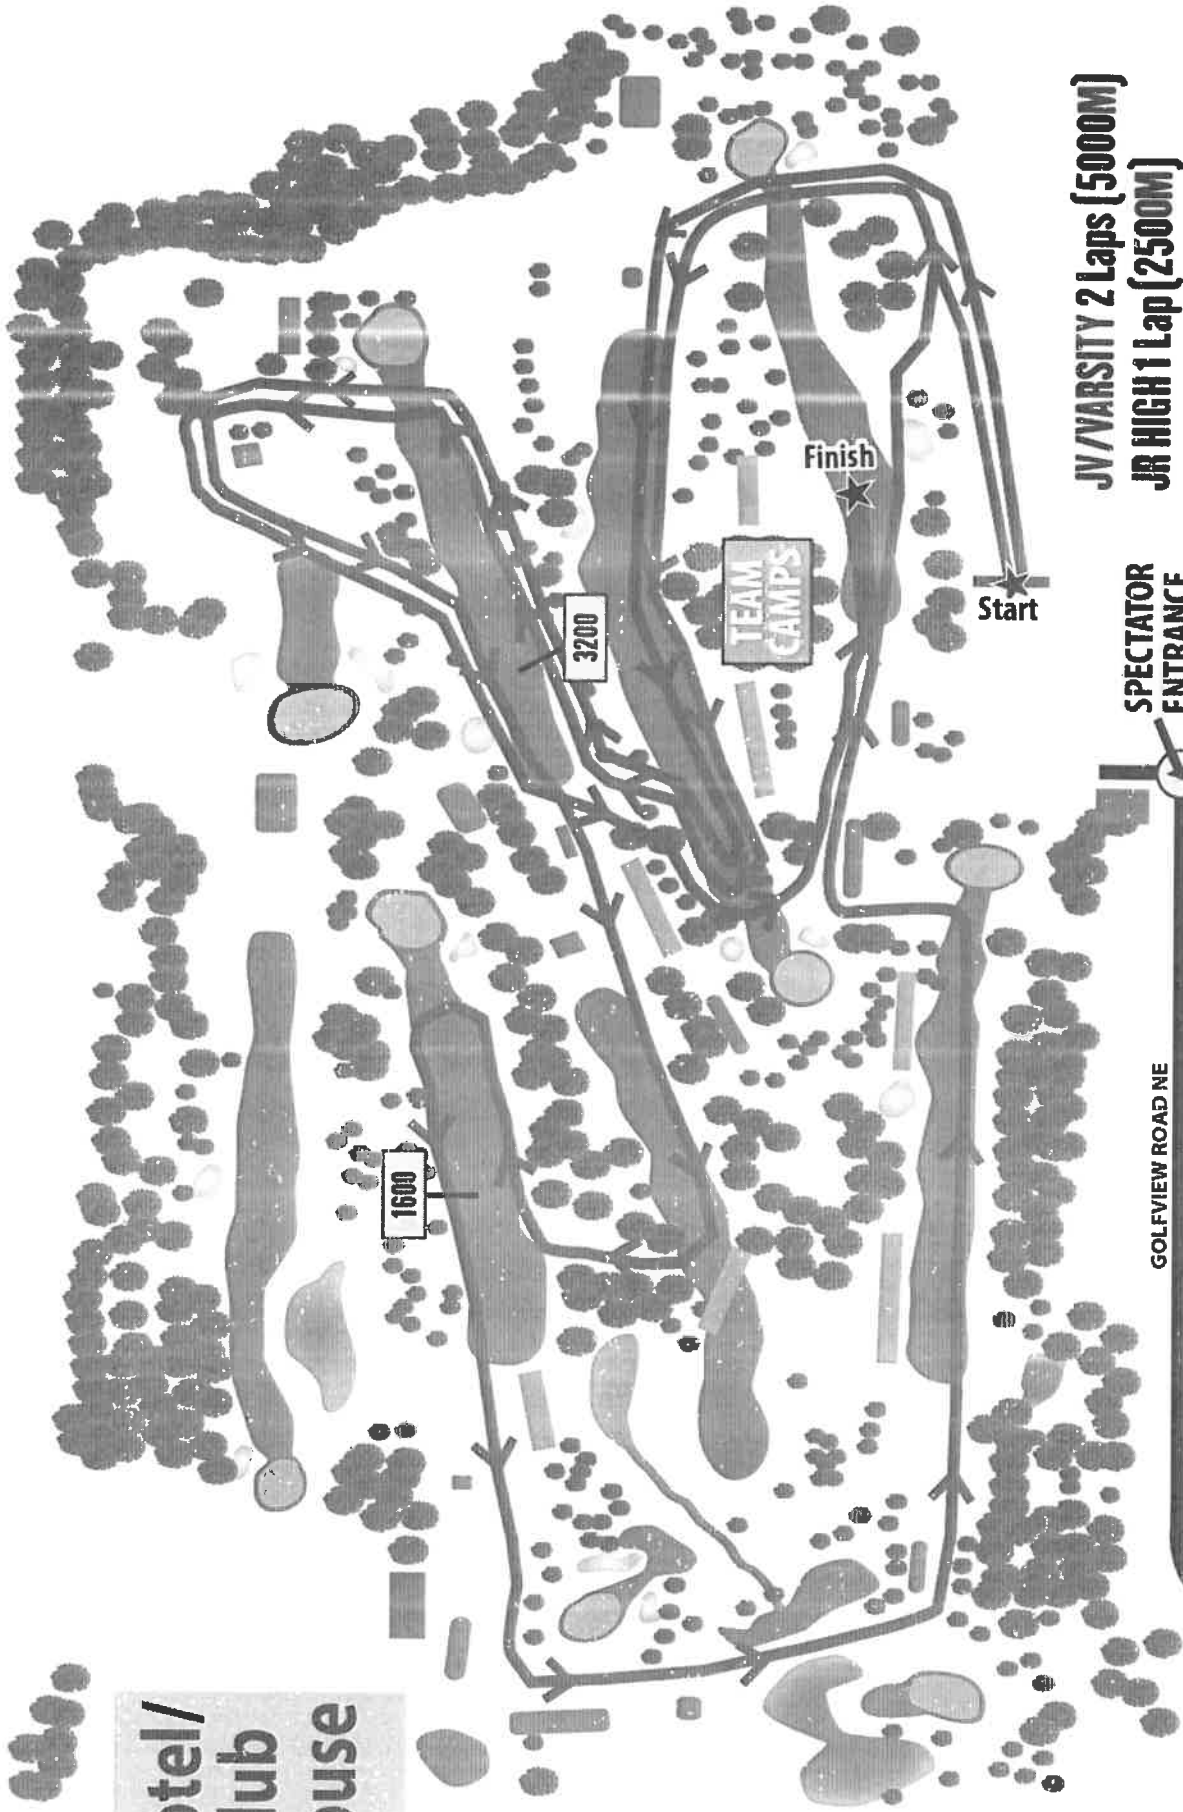

HWY 23

Hotel/
Club
House

153RD AVE NE - (LOOK FOR GREEN SIGN: NORTH SHORE NEST LAKE ROAD)

JV/VARSITY 2 Laps (5000M)
JR HIGH 1 Lap (2500M)

SPECTATOR
ENTRANCE

69TH ST NE

ADDRESS FOR SPECTATOR ENTRANCE:
16102 Golf View Road • New London, MN

SPECTATOR PARKING:

Along both sides of 69th Street NE, Spicer, MN

RECOMMENDED SPECTATOR AREAS. Please social distance, stay clearly back from the running area, and do not congregate at the finish line.

RESTROOMS

ELEMENTARY ROUTE

GOLFVIEW ROAD NE

161ST AVENUE